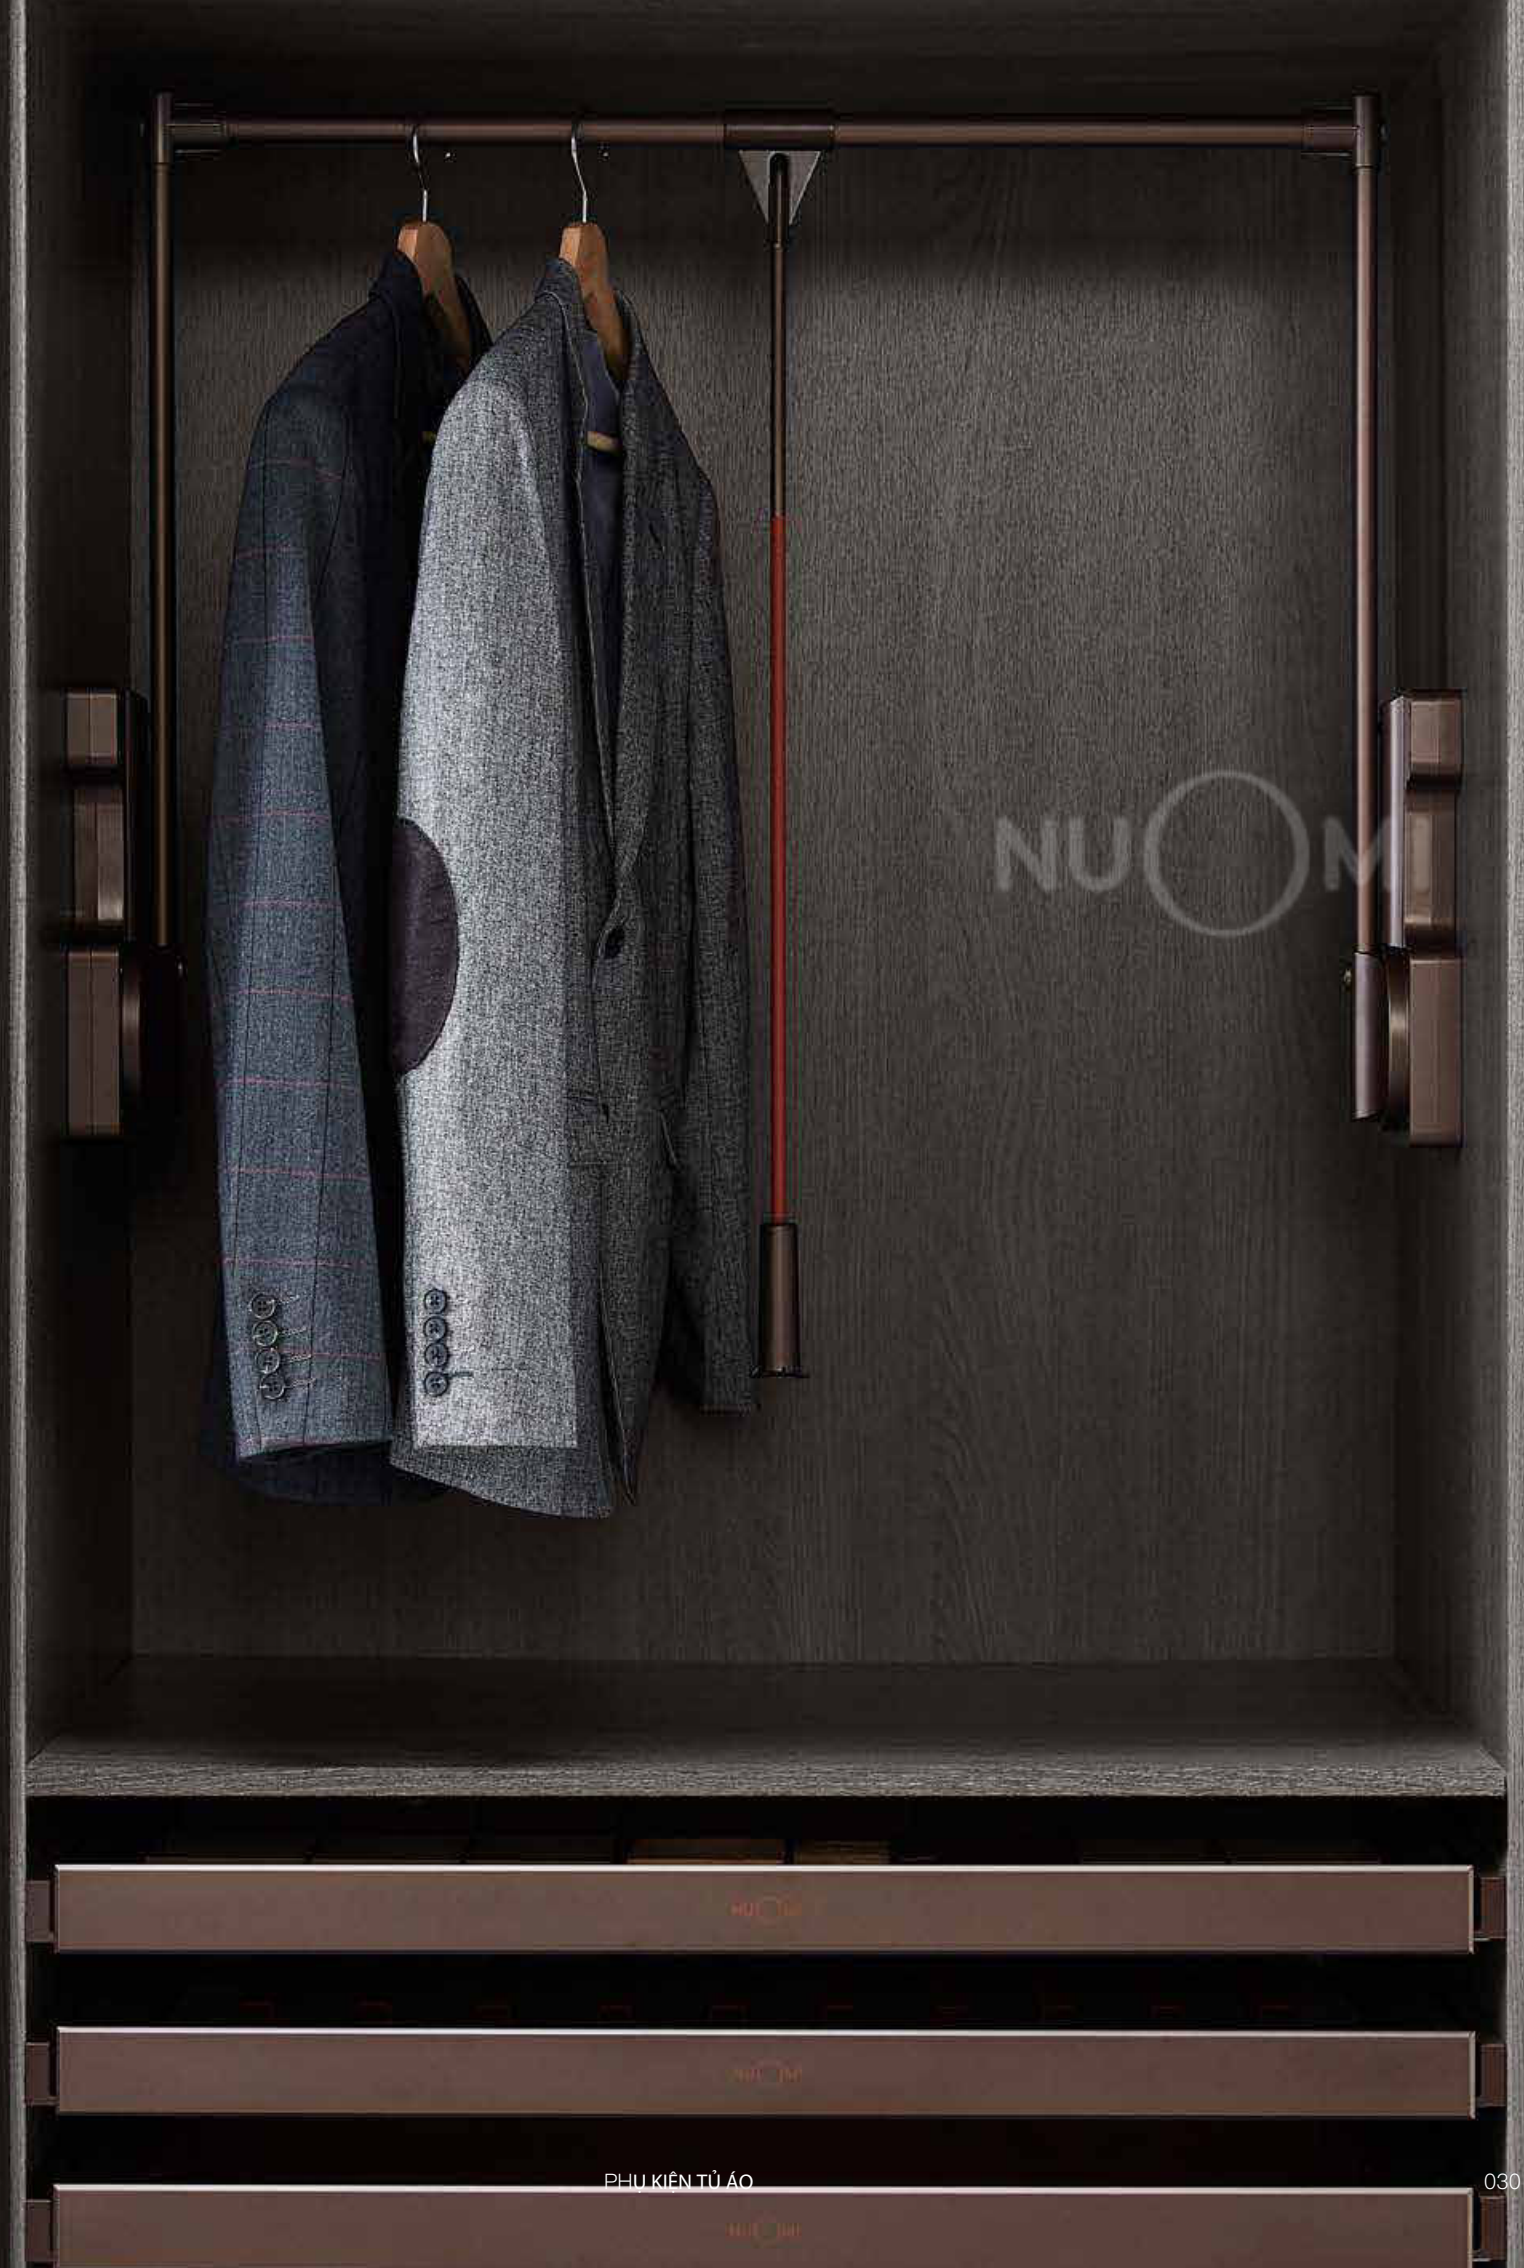

SOFT-CLOSE LIFTABLE HANGER / P. 0 5 9

Upgrade damping hanger, lifting design, You control the untouchable heights, Give full play to the role of tall ark space, make quality life for you.