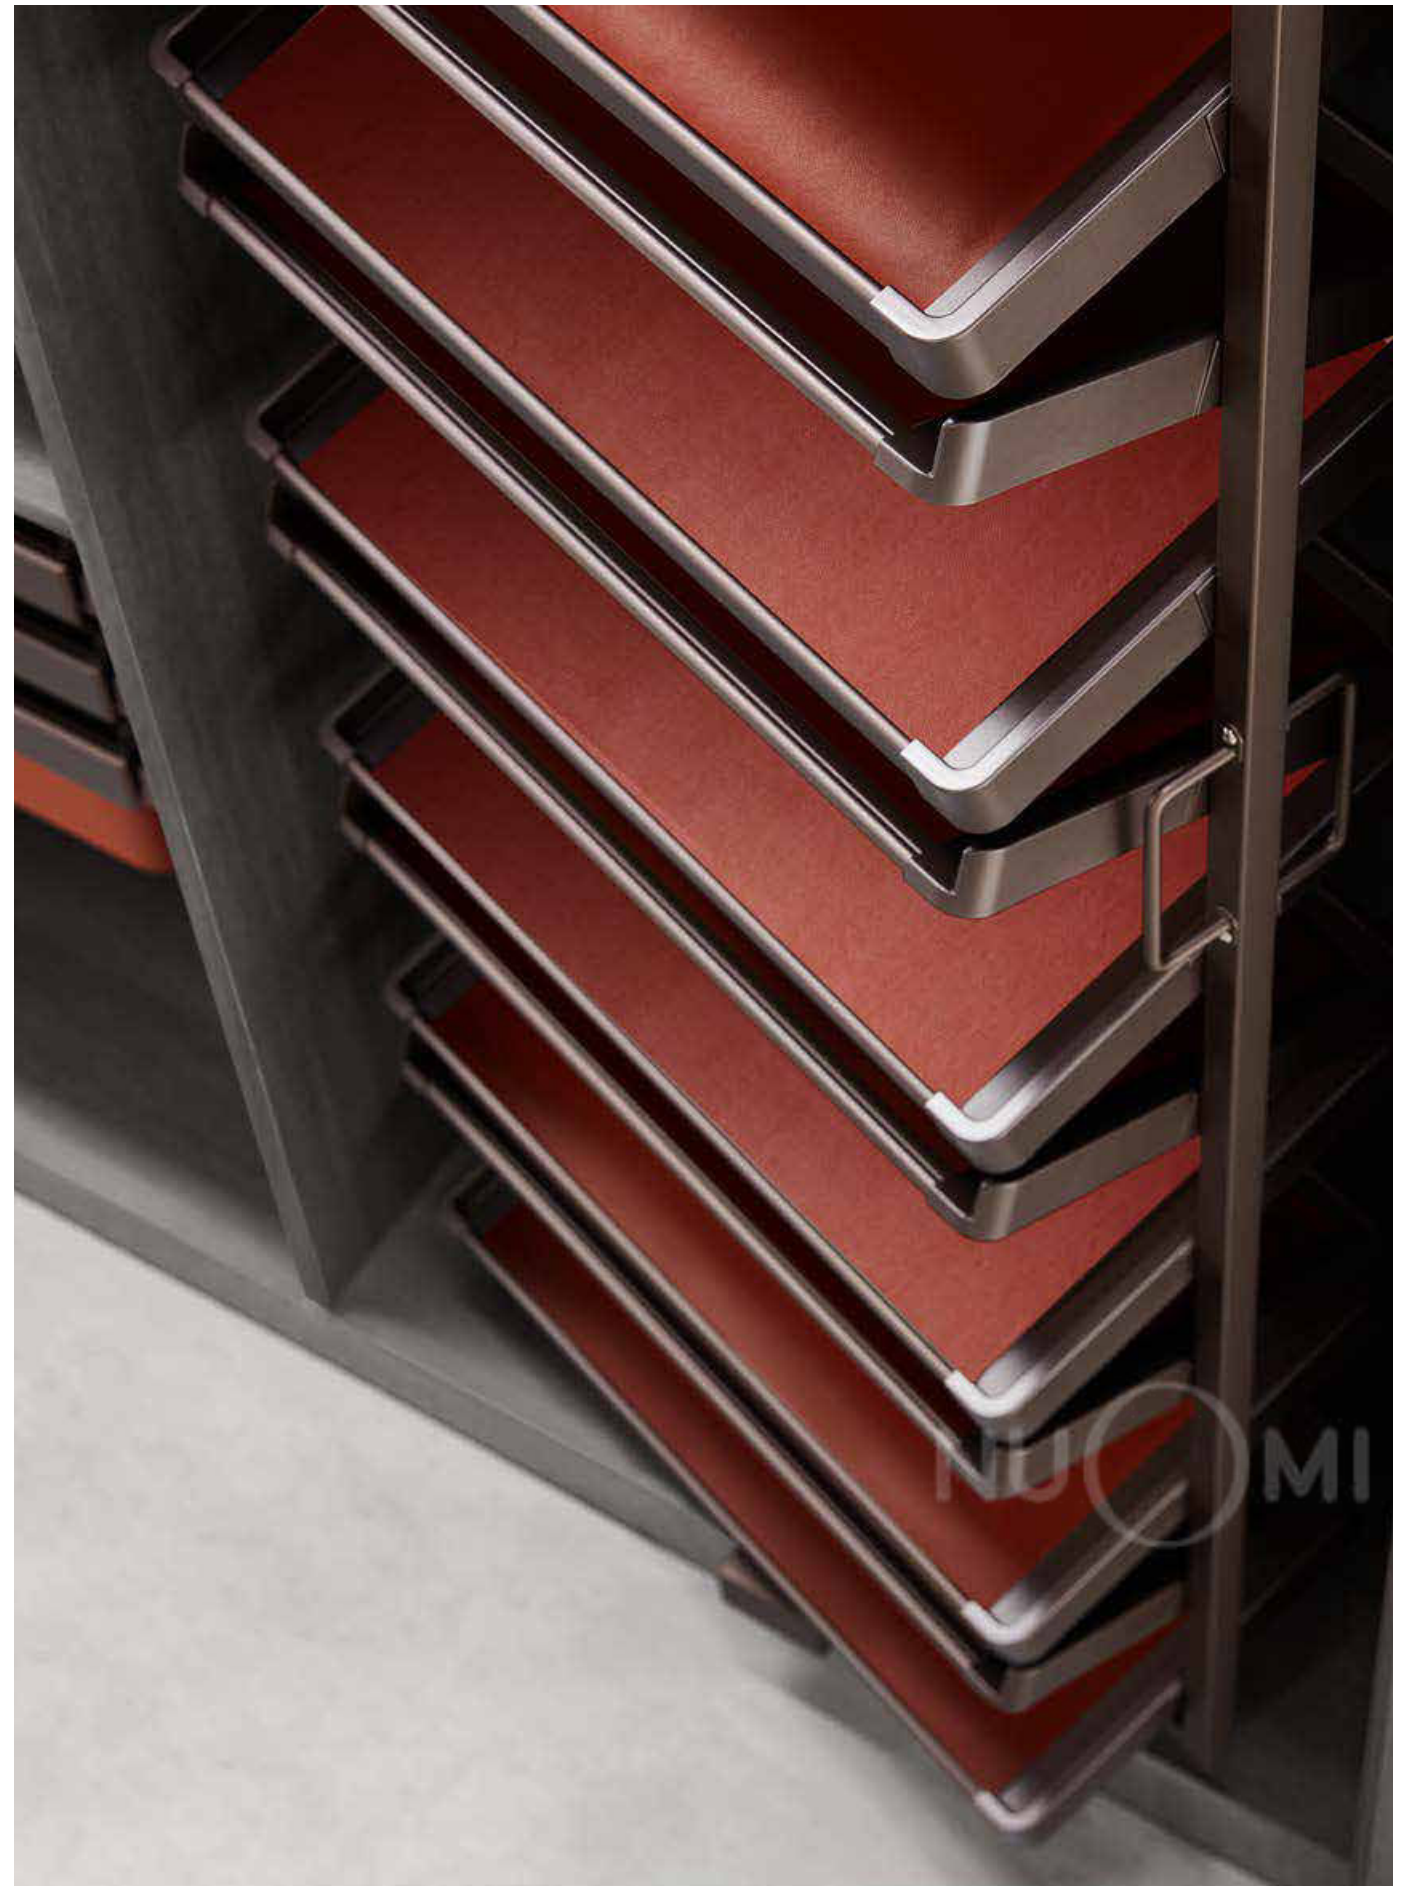

360° ROTATABLE MULTI-LAYER SHOES RACK

The 360° rotating design is equipped with multi-layer storage space.
Let the shoes be displayed clearly,
The design that wants to be found at a glance,
make orderly quality life.