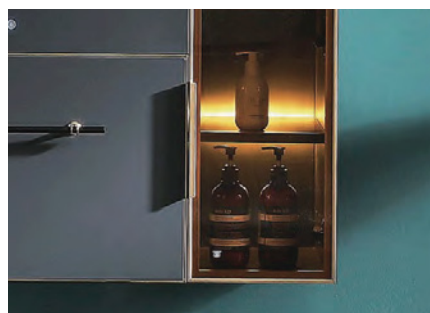

MLE-9006

Base:900x530mm
Mirror:800x750mm(smart touch)
Main Material: SS Powder Coating
Color: As photo(or customize)
Countertop: Sintered stone