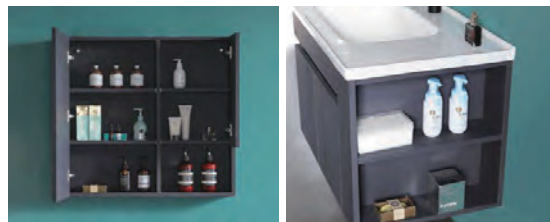

MLE-9004

Base:800x530mm
Mirror:800x750mm
Main Material: SS Powder Coating
Color: As photo(or customize)
Countertop: Cermaic Basin

GHOST DANCE

MLE-9005

Base:900x500mm
Mirror:800x750mm
Main Material: SS Powder Coating
Color: As photo(or customize)
Countertop: Sintered stone