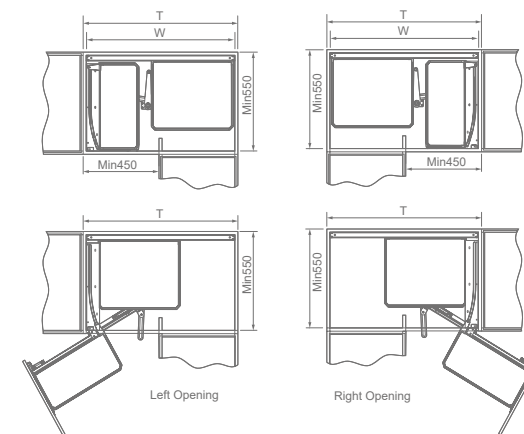

CORNER UNITS

Magic corner, make the best use of corner space of Cabinet width, easily pullout the inner items from corner.

SOFT-CLOSE MAGIC CORNER

Mã sản phẩm Frame item No.	Mã phụ Basket item No.	Chiều rộng tủ Cabinet width	Rộng x Sâu x Cao Width x Depth x Height	Mô tả Description	Giá Price
1010001B	1010070A	900-1000mm	(860-960)x530x520mm	Mở trái/Left open	8,450,000
1010002B	1010070A	900-1000mm	(860-960)x530x520mm	Mở phải/Right open	8,450,000

AMETHYST

Mã sản phẩm Frame item No.	Mã phụ Basket item No.	Chiều rộng tủ Cabinet width	Rộng x Sâu x Cao Width x Depth x Height	Mô tả Description	Giá Price
2030001B	2030071A	450mm	(404-424)x500x1430mm	4 Tầng/Tiers	14,090,000
2030001B	2030073A	600mm	(554-574)x500x1430mm	4 Tầng/Tiers	16,560,000
2030002B	2030072A	450mm	(404-424)x500x1780mm	5 Tầng/Tiers	15,940,000
2030002B	2030074A	600mm	(554-574)x500x1780mm	5 Tầng/Tiers	18,740,000

Suggesting cabinet door being mounted with 165° hinge

PANTRY ROLL-OUT

Mã sản phẩm Frame item No.	Mã phụ Basket item No.	Chiều rộng tủ Cabinet width	Rộng x Sâu x Cao Width x Depth x Height	Mô tả Description	Giá Price
2020001B	2020071A	450mm	405x500x(1180 above)mm	4 Tầng/Tiers	3,450,000
2020002B	2020072A	450mm	405x500x(1430 above)mm	5 Tầng/Tiers	3,620,000
2020003B	2020073A	450mm	405x500x(1780 above)mm	6 Tầng/Tiers	3,840,000
2020004B	2020074A	600mm	555x500x(1180 above)mm	4 Tầng/Tiers	3,900,000
2020005B	2020075A	600mm	555x500x(1430 above)mm	5 Tầng/Tiers	4,140,000
2020006B	2020076A	600mm	555x500x(1780 above)mm	6 Tầng/Tiers	4,360,000