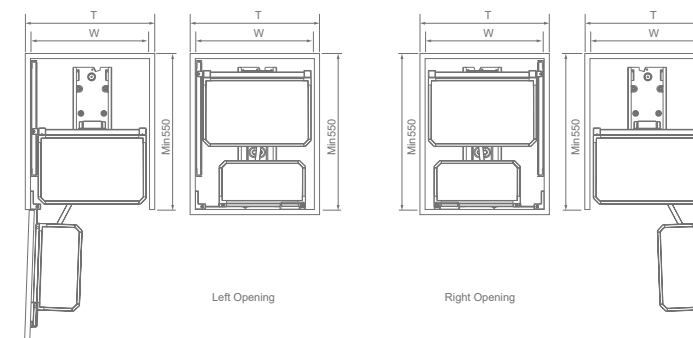

AMETHYST

Mã sản phẩm Frame item No.	Mã phụ Basket item No.	Chiều rộng tủ Cabinet width	Rộng x Sâu x Cao Width x Depth x Height	Mô tả Description	Giá Price
2030001B	2030071A	450mm	(404-424)x500x1430mm	4 Tầng/Tiers	14,090,000
2030001B	2030073A	600mm	(554-574)x500x1430mm	4 Tầng/Tiers	16,560,000
2030002B	2030072A	450mm	(404-424)x500x1780mm	5 Tầng/Tiers	15,940,000
2030002B	2030074A	600mm	(554-574)x500x1780mm	5 Tầng/Tiers	18,740,000

Suggesting cabinet door being mounted with 165° hinge

PANTRY ROLL-OUT

Mã sản phẩm Frame item No.	Mã phụ Basket item No.	Chiều rộng tủ Cabinet width	Rộng x Sâu x Cao Width x Depth x Height	Mô tả Description	Giá Price
2020001B	2020071A	450mm	405x500x(1180 above)mm	4 Tầng/Tiers	3,450,000
2020002B	2020072A	450mm	405x500x(1430 above)mm	5 Tầng/Tiers	3,620,000
2020003B	2020073A	450mm	405x500x(1780 above)mm	6 Tầng/Tiers	3,840,000
2020004B	2020074A	600mm	555x500x(1180 above)mm	4 Tầng/Tiers	3,900,000
2020005B	2020075A	600mm	555x500x(1430 above)mm	5 Tầng/Tiers	4,140,000
2020006B	2020076A	600mm	555x500x(1780 above)mm	6 Tầng/Tiers	4,360,000

REVOLVING TALL UNIT

Mã sản phẩm Frame item No.(Straight Pull-out)	Mã phụ Frame item No.(180° Revolving)	Mã khay Basket item No.	Chiều rộng tủ Cabinet width	Rộng x Sâu x Cao Width x Depth x Height	Mô tả Description	Giá Price
2010001D	2010001B	2010071A	300mm	240x480x(1180-1480)mm	4 Tầng/Tiers	8,500,000
2010002D	2010002B	2010072A	300mm	240x480x(1430-1730)mm	5 Tầng/Tiers	9,350,000
2010003D	2010003B	2010073A	300mm	240x480x(1780-2080)mm	6 Tầng/Tiers	10,230,000
2010001D	2010001B	2010074A	400mm	340x480x(1180-1480)mm	4 Tầng/Tiers	8,990,000
2010002D	2010002B	2010075A	400mm	340x480x(1430-1730)mm	5 Tầng/Tiers	9,960,000
2010003D	2010003B	2010076A	400mm	340x480x(1780-2080)mm	6 Tầng/Tiers	10,960,000