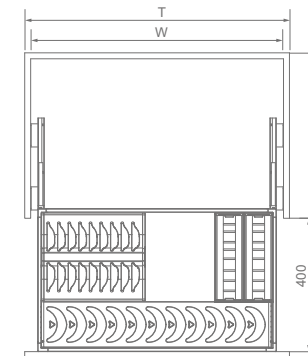

PULL-OUT BASKET

Mã sản phẩm Item No.	Chiều rộng tủ Cabinet width	Rộng x Sâu x Cao Width x Depth x Height	Chất liệu Material	Bề mặt Surface	Quy trình Process	Giá Price
3076001	600mm	564x450x170mm	Nhôm + Kính/Aluminium +glass	Polish purple	Mechanical polish over acid	2,540,000
3077001	700mm	664x450x170mm	Nhôm + Kính/Aluminium +glass	Polish purple	Mechanical polish over acid	2,630,000
3077501	750mm	714x450x170mm	Nhôm + Kính/Aluminium +glass	Polish purple	Mechanical polish over acid	2,690,000
3078001	800mm	764x450x170mm	Nhôm + Kính/Aluminium +glass	Polish purple	Mechanical polish over acid	2,730,000
3079001	900mm	864x450x170mm	Nhôm + Kính/Aluminium +glass	Polish purple	Mechanical polish over acid	2,860,000

MULTIFUNCTIONAL PULL-OUT BASKET

HURMAR

Mã sản phẩm Item No.	Chiều rộng tủ Cabinet width	Rộng x Sâu x Cao Width x Depth x Height	Chất liệu Material	Bề mặt Surface	Quy trình Process	Giá Price
3076002	600mm	564x450x170mm	Nhôm + Kính/Aluminium +glass	Polish purple	Mechanical polish over acid	3,180,000
3077002	700mm	664x450x170mm	Nhôm + Kính/Aluminium +glass	Polish purple	Mechanical polish over acid	3,310,000
3077502	750mm	714x450x170mm	Nhôm + Kính/Aluminium +glass	Polish purple	Mechanical polish over acid	3,390,000
3078002	800mm	764x450x170mm	Nhôm + Kính/Aluminium +glass	Polish purple	Mechanical polish over acid	3,450,000
3079002	900mm	864x450x170mm	Nhôm + Kính/Aluminium +glass	Polish purple	Mechanical polish over acid	3,630,000