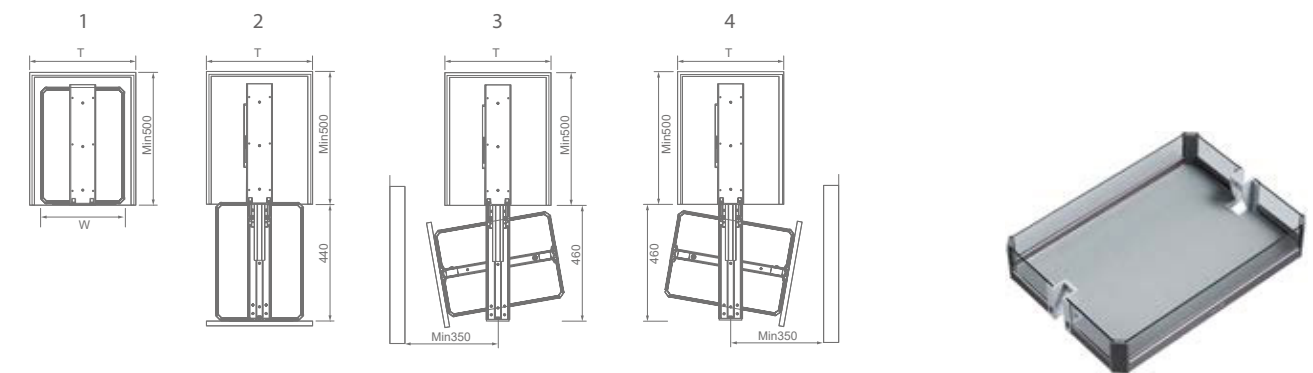

Suggesting cabinet door being mounted with 165° hinge

PANTRY ROLL-OUT

Mã sản phẩm Frame item No.	Mã phụ Basket item No.	Chiều rộng tủ Cabinet width	Rộng x Sâu x Cao Width x Depth x Height	Mô tả Description	Giá Price
2020001B	2020071A	450mm	405x500x(1180 above)mm	4 Tầng/Tiers	3,450,000
2020002B	2020072A	450mm	405x500x(1430 above)mm	5 Tầng/Tiers	3,620,000
2020003B	2020073A	450mm	405x500x(1780 above)mm	6 Tầng/Tiers	3,840,000
2020004B	2020074A	600mm	555x500x(1180 above)mm	4 Tầng/Tiers	3,900,000
2020005B	2020075A	600mm	555x500x(1430 above)mm	5 Tầng/Tiers	4,140,000
2020006B	2020076A	600mm	555x500x(1780 above)mm	6 Tầng/Tiers	4,360,000

REVOLVING TALL UNIT

Mã sản phẩm Frame item No.(Straight Pull-out)	Mã phụ Frame item No.(180° Revolving)	Mã khay Basket item No.	Chiều rộng tủ Cabinet width	Rộng x Sâu x Cao Width x Depth x Height	Mô tả Description	Giá Price
2010001D	2010001B	2010071A	300mm	240x480x(1180-1480)mm	4 Tầng/Tiers	8,500,000
2010002D	2010002B	2010072A	300mm	240x480x(1430-1730)mm	5 Tầng/Tiers	9,350,000
2010003D	2010003B	2010073A	300mm	240x480x(1780-2080)mm	6 Tầng/Tiers	10,230,000
2010001D	2010001B	2010074A	400mm	340x480x(1180-1480)mm	4 Tầng/Tiers	8,990,000
2010002D	2010002B	2010075A	400mm	340x480x(1430-1730)mm	5 Tầng/Tiers	9,960,000
2010003D	2010003B	2010076A	400mm	340x480x(1780-2080)mm	6 Tầng/Tiers	10,960,000