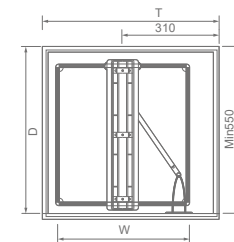

CORNER UNITS

Magic corner, make the best use of corner space of Cabinet width, easily pullout the inner items from corner.

SOFT-CLOSE MAGIC CORNER

Mã sản phẩm Frame item No.	Mã phụ Basket item No.	Chiều rộng tủ Cabinet width	Rộng x Sâu x Cao Width x Depth x Height	Mô tả Description	Giá Price
1010001B	1010070A	900-1000mm	(860-960)x530x520mm	Mở trái/Left open	8,450,000
1010002B	1010070A	900-1000mm	(860-960)x530x520mm	Mở phải/Right open	8,450,000

AMETHYST

Mã sản phẩm Frame item No.	Mã phụ Basket item No.	Chiều rộng tủ Cabinet width	Rộng x Sâu x Cao Width x Depth x Height	Mô tả Description	Giá Price
2030001B	2030071A	450mm	(404-424)x500x1430mm	4 Tầng/Tiers	14,090,000
2030001B	2030073A	600mm	(554-574)x500x1430mm	4 Tầng/Tiers	16,560,000
2030002B	2030072A	450mm	(404-424)x500x1780mm	5 Tầng/Tiers	15,940,000
2030002B	2030074A	600mm	(554-574)x500x1780mm	5 Tầng/Tiers	18,740,000

Suggesting cabinet door being mounted with 165° hinge

PANTRY ROLL-OUT

Mã sản phẩm Frame item No.	Mã phụ Basket item No.	Chiều rộng tủ Cabinet width	Rộng x Sâu x Cao Width x Depth x Height	Mô tả Description	Giá Price
2020001B	2020071A	450mm	405x500x(1180 above)mm	4 Tầng/Tiers	3,450,000
2020002B	2020072A	450mm	405x500x(1430 above)mm	5 Tầng/Tiers	3,620,000
2020003B	2020073A	450mm	405x500x(1780 above)mm	6 Tầng/Tiers	3,840,000
2020004B	2020074A	600mm	555x500x(1180 above)mm	4 Tầng/Tiers	3,900,000
2020005B	2020075A	600mm	555x500x(1430 above)mm	5 Tầng/Tiers	4,140,000
2020006B	2020076A	600mm	555x500x(1780 above)mm	6 Tầng/Tiers	4,360,000