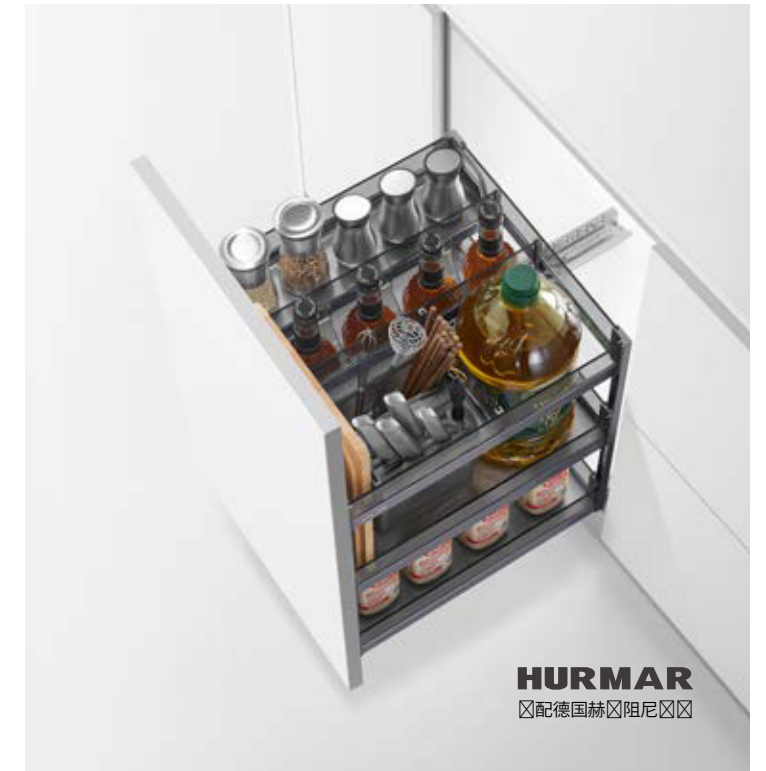

PULL-OUT BASKET FOR SEASONING