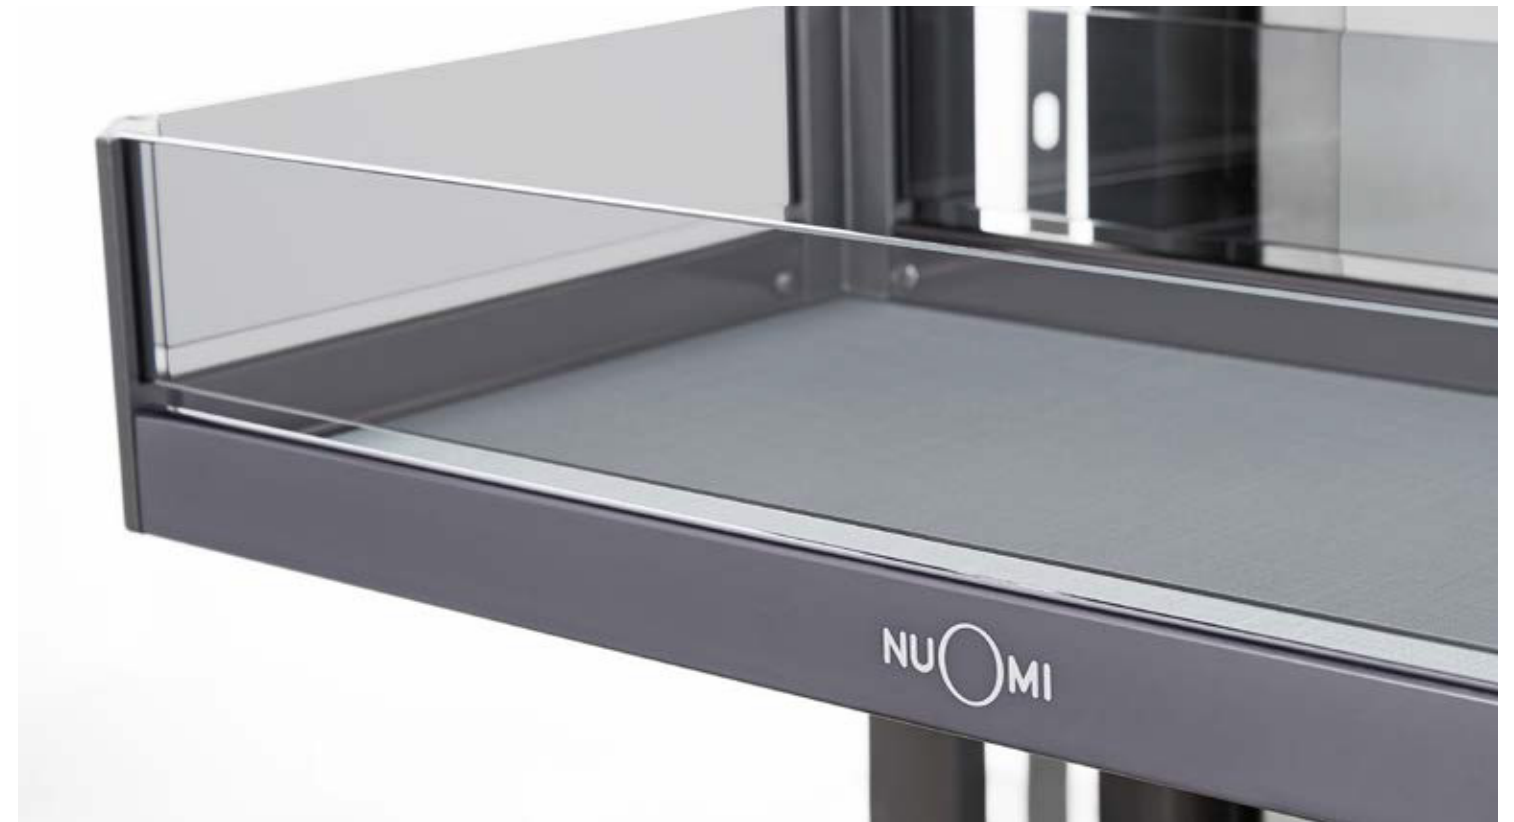

Quality

Basket is made of high-quality aluminium alloy and tempered glass. Slide adopts Germany technology and passed through European standard SGS80000 cycles test, much longer service life.

Design

Standard with German soft-close slide, works smoothly and steady, silent and auto-close; Easily amounted with cabinet door, convenient for installation; Bottom adopts double layer structure of stainless steel panel and 5mm PVC board, which is national patent design, strengthens the load-bearing.

CORNER UNITS

Magic corner, make the best use of corner space of Cabinet width, easily pullout the inner items from corner.

SOFT-CLOSE MAGIC CORNER

Mã sản phẩm Frame item No.	Mã phụ Basket item No.	Chiều rộng tủ Cabinet width	Rộng x Sâu x Cao Width x Depth x Height	Mô tả Description	Giá Price
1010001B	1010070A	900-1000mm	(860-960)x530x520mm	Mở trái/Left open	8,450,000
1010002B	1010070A	900-1000mm	(860-960)x530x520mm	Mở phải/Right open	8,450,000