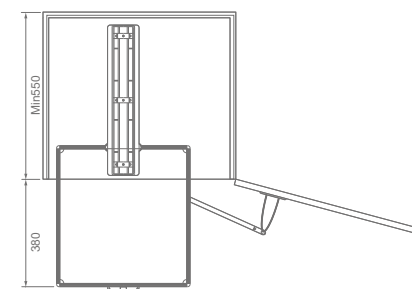

CORNER UNITS

Magic corner, make the best use of corner space of Cabinet width, easily pullout the inner items from corner.

SOFT-CLOSE MAGIC CORNER

Mã sản phẩm Frame item No.	Mã phụ Basket item No.	Chiều rộng tủ Cabinet width	Rộng x Sâu x Cao Width x Depth x Height	Mô tả Description	Giá Price
1010001B	1010070A	900-1000mm	(860-960)x530x520mm	Mở trái/Left open	8,450,000
1010002B	1010070A	900-1000mm	(860-960)x530x520mm	Mở phải/Right open	8,450,000

TALL CABINET SYSTEM

Unique linkage design, open the door at the same time with all the baskets, convenient storage. Mute design, so that the product in the process of opening and closing, always maintain smooth effect. Double guide rail design, different from the previous single guide rail mode, strengthen the bearing capacity of the product, and make the pull out maintain stable.

Suggesting cabinet door being mounted with 165° hinge

PANTRY ROLL-OUT

Mã sản phẩm Frame item No.	Mã phụ Basket item No.	Chiều rộng tủ Cabinet width	Rộng x Sâu x Cao Width x Depth x Height	Mô tả Description	Giá Price
2020001B	2020071A	450mm	405x500x(1180 above)mm	4 Tầng/Tiers	3,450,000
2020002B	2020072A	450mm	405x500x(1430 above)mm	5 Tầng/Tiers	3,620,000
2020003B	2020073A	450mm	405x500x(1780 above)mm	6 Tầng/Tiers	3,840,000
2020004B	2020074A	600mm	555x500x(1180 above)mm	4 Tầng/Tiers	3,900,000
2020005B	2020075A	600mm	555x500x(1430 above)mm	5 Tầng/Tiers	4,140,000
2020006B	2020076A	600mm	555x500x(1780 above)mm	6 Tầng/Tiers	4,360,000