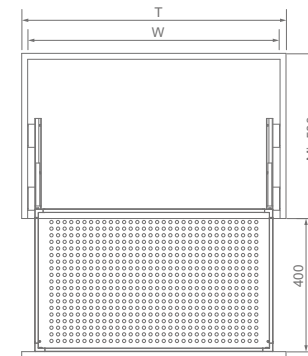

REVOLVING TALL UNIT

Mã sản phẩm Frame item No.(Straight Pull-out)	Mã phụ Frame item No.(180° Revolving)	Mã khay Basket item No.	Chiều rộng tủ Cabinet width	Rộng x Sâu x Cao Width x Depth x Height	Mô tả Description	Giá Price
2010001D	2010001B	2010071A	300mm	240x480x(1180-1480)mm	4 Tầng/Tiers	8,500,000
2010002D	2010002B	2010072A	300mm	240x480x(1430-1730)mm	5 Tầng/Tiers	9,350,000
2010003D	2010003B	2010073A	300mm	240x480x(1780-2080)mm	6 Tầng/Tiers	10,230,000
2010001D	2010001B	2010074A	400mm	340x480x(1180-1480)mm	4 Tầng/Tiers	8,990,000
2010002D	2010002B	2010075A	400mm	340x480x(1430-1730)mm	5 Tầng/Tiers	9,960,000
2010003D	2010003B	2010076A	400mm	340x480x(1780-2080)mm	6 Tầng/Tiers	10,960,000

PULL-OUT BASKET

Mã sản phẩm Item No.	Chiều rộng tủ Cabinet width	Rộng x Sâu x Cao Width x Depth x Height	Chất liệu Material	Bề mặt Surface	Quy trình Process	Giá Price
3076001	600mm	564x450x170mm	Nhôm + Kính/Aluminium +glass	Polish purple	Mechanical polish over acid	2,540,000
3077001	700mm	664x450x170mm	Nhôm + Kính/Aluminium +glass	Polish purple	Mechanical polish over acid	2,630,000
3077501	750mm	714x450x170mm	Nhôm + Kính/Aluminium +glass	Polish purple	Mechanical polish over acid	2,690,000
3078001	800mm	764x450x170mm	Nhôm + Kính/Aluminium +glass	Polish purple	Mechanical polish over acid	2,730,000
3079001	900mm	864x450x170mm	Nhôm + Kính/Aluminium +glass	Polish purple	Mechanical polish over acid	2,860,000