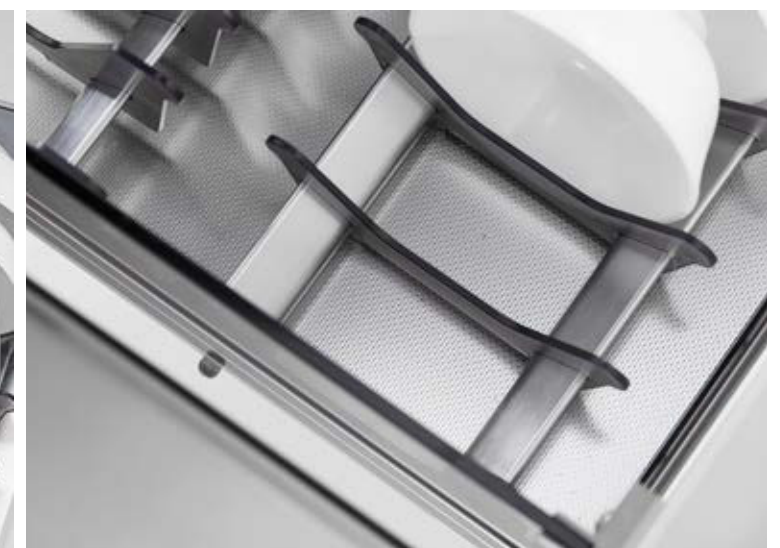

Quality

Basket is made of high-quality aluminium alloy and tempered glass. Slide adopts Germany technology and passed through European standard SGS80000 cycles test, much longer service life.

Design

Standard with German soft-close slide, works smoothly and steady, silent and auto-close; Easily amounted with cabinet door, convenient for installation; Bottom adopts double layer structure of stainless steel panel and 5mm PVC board, which is national patent design, strengthens the load-bearing.

CORNER UNITS

Magic corner, make the best use of corner space of Cabinet width, easily pullout the inner items from corner.

SOFT-CLOSE MAGIC CORNER

Mã sản phẩm Frame item No.	Mã phụ Basket item No.	Chiều rộng tủ Cabinet width	Rộng x Sâu x Cao Width x Depth x Height	Mô tả Description	Giá Price
1010001B	1010070A	900-1000mm	(860-960)x530x520mm	Mở trái/Left open	8,450,000
1010002B	1010070A	900-1000mm	(860-960)x530x520mm	Mở phải/Right open	8,450,000