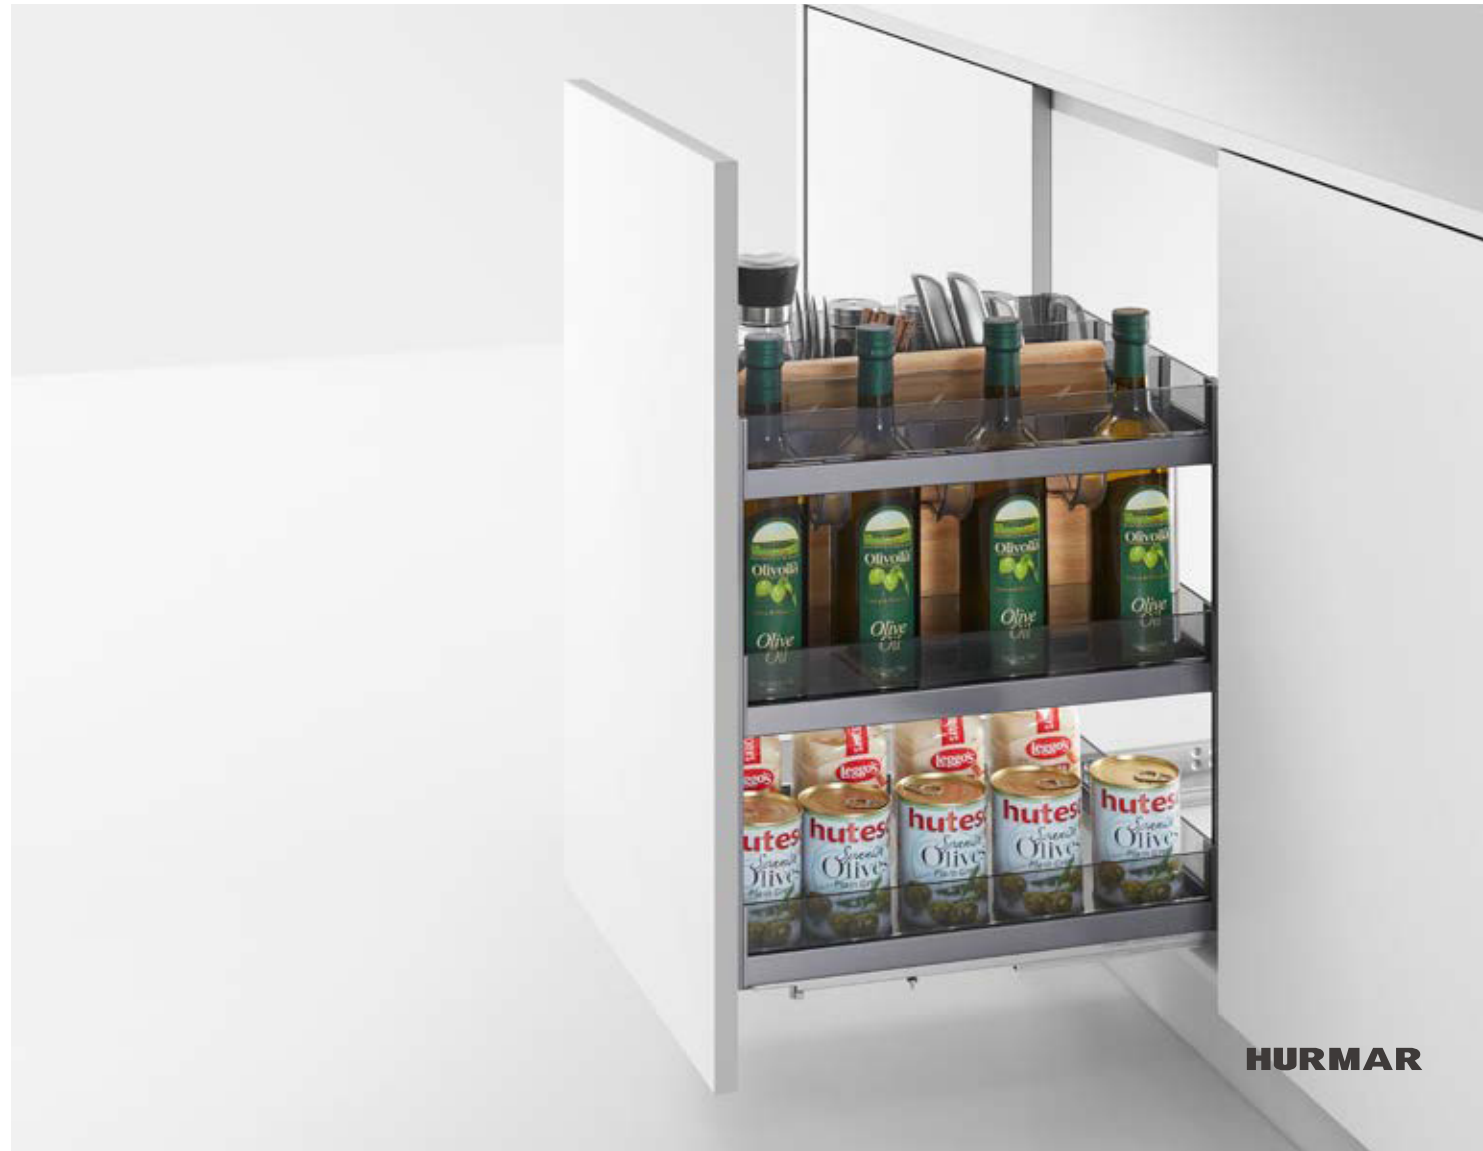

PULL-OUT BASKET FOR SEASONING