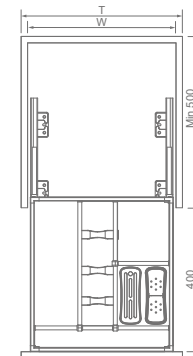

FRONT PANEL WITH HANDLE FOR PULL-OUT BASKET

Mã sản phẩm Item No.	Chiều rộng tủ Cabinet width	Rộng x Sâu x Cao Width x Depth x Height	Chất liệu Material	Bề mặt Surface	Quy trình Process	Giá Price
3076000	600mm	505x16x115mm	Nhôm + Kính/Aluminium +glass	Polish purple	Mechanical polish over acid	170,000
3077000	700mm	605x16x115mm	Nhôm + Kính/Aluminium +glass	Polish purple	Mechanical polish over acid	200,000
3077500	750mm	655x16x115mm	Nhôm + Kính/Aluminium +glass	Polish purple	Mechanical polish over acid	230,000
3078000	800mm	705x16x115mm	Nhôm + Kính/Aluminium +glass	Polish purple	Mechanical polish over acid	260,000
3079000	900mm	805x16x115mm	Nhôm + Kính/Aluminium +glass	Polish purple	Mechanical polish over acid	290,000

PULL-OUT BASKET FOR SEASONING

Designed for modern fashion kitchen, small space, large function, planning your space storage, top-down, orderly, open a new high quality of life.

Kitchen
Functional
Hardware

PULL-OUT BASKET FOR SEASONING

Mã sản phẩm Item No.	Chiều rộng tủ Cabinet width	Rộng x Sâu x Cao Width x Depth x Height	Chất liệu Material	Bề mặt Surface	Quy trình Process	Giá Price
3074501	450mm	400x450x490mm	Nhôm + Kính/Aluminium + glass	Polish purple	Mechanical polish over acid	4,350,000

PULL-OUT BASKET FOR SEASONING

Mã sản phẩm Item No.	Chiều rộng tủ Cabinet width	Rộng x Sâu x Cao Width x Depth x Height	Chất liệu Material	Bề mặt Surface	Quy trình Process	Giá Price
3074001	400mm	350x450x490mm	Nhôm + Kính/Aluminium +glass	Polish purple	Mechanical polish over acid	4,230,000