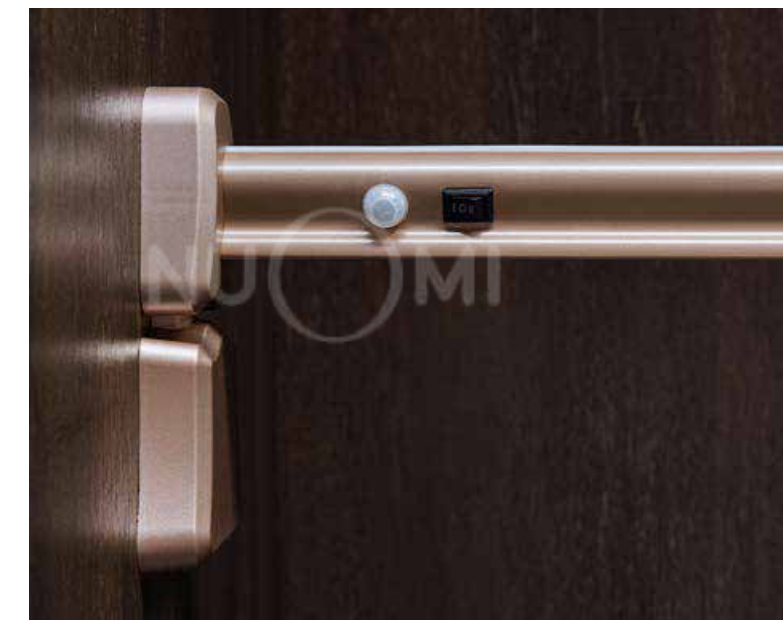

Even in a finite space, NUOMI can still provide functional and aesthetic solutions. Thoughtful mirror ornament holder, let you always be delicate woman.

SIMPLE SLIDING MIRROR

Push-pull hidden design, smooth and stable
push-pull, Multi-angle adjustment, 360°
show your beauty, Make your makeup more
detailed and perfect.

CLOTHES RAIL FOR CORNER WARDROBE

CLOTHES RAIL/HOLDER FOR CLOTHES RAIL

CLOTHES RAIL/HOLDER FOR CLOTHES RAIL

CLOTHES RAIL/HOLDER FOR CLOTHES RAIL

CLOTHES RAIL WITH LIGHT

Automatic induction switch for human body, automatically turn on the light when accessing clothes, and turn off automatically after 30 seconds away from human body, practical and intimate.