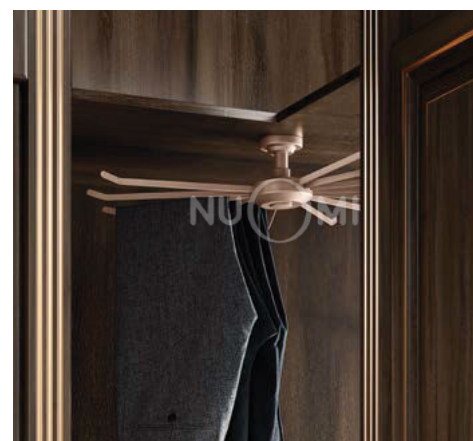

GIÁ XOAY TREO QUẦN, RÁP NÓC TỦ
TOP-INSTALL ROTATABLE
TROUSERS RACK

Mã sản phẩm Item No.	Thông Số Specification (WxDxH)	Thông Số Lọt Lòng Tủ Applicative inner width	Giá Niêm Yết Retail Price
6051800	Φ710xH125mm	≥ 764mm	1,410,000