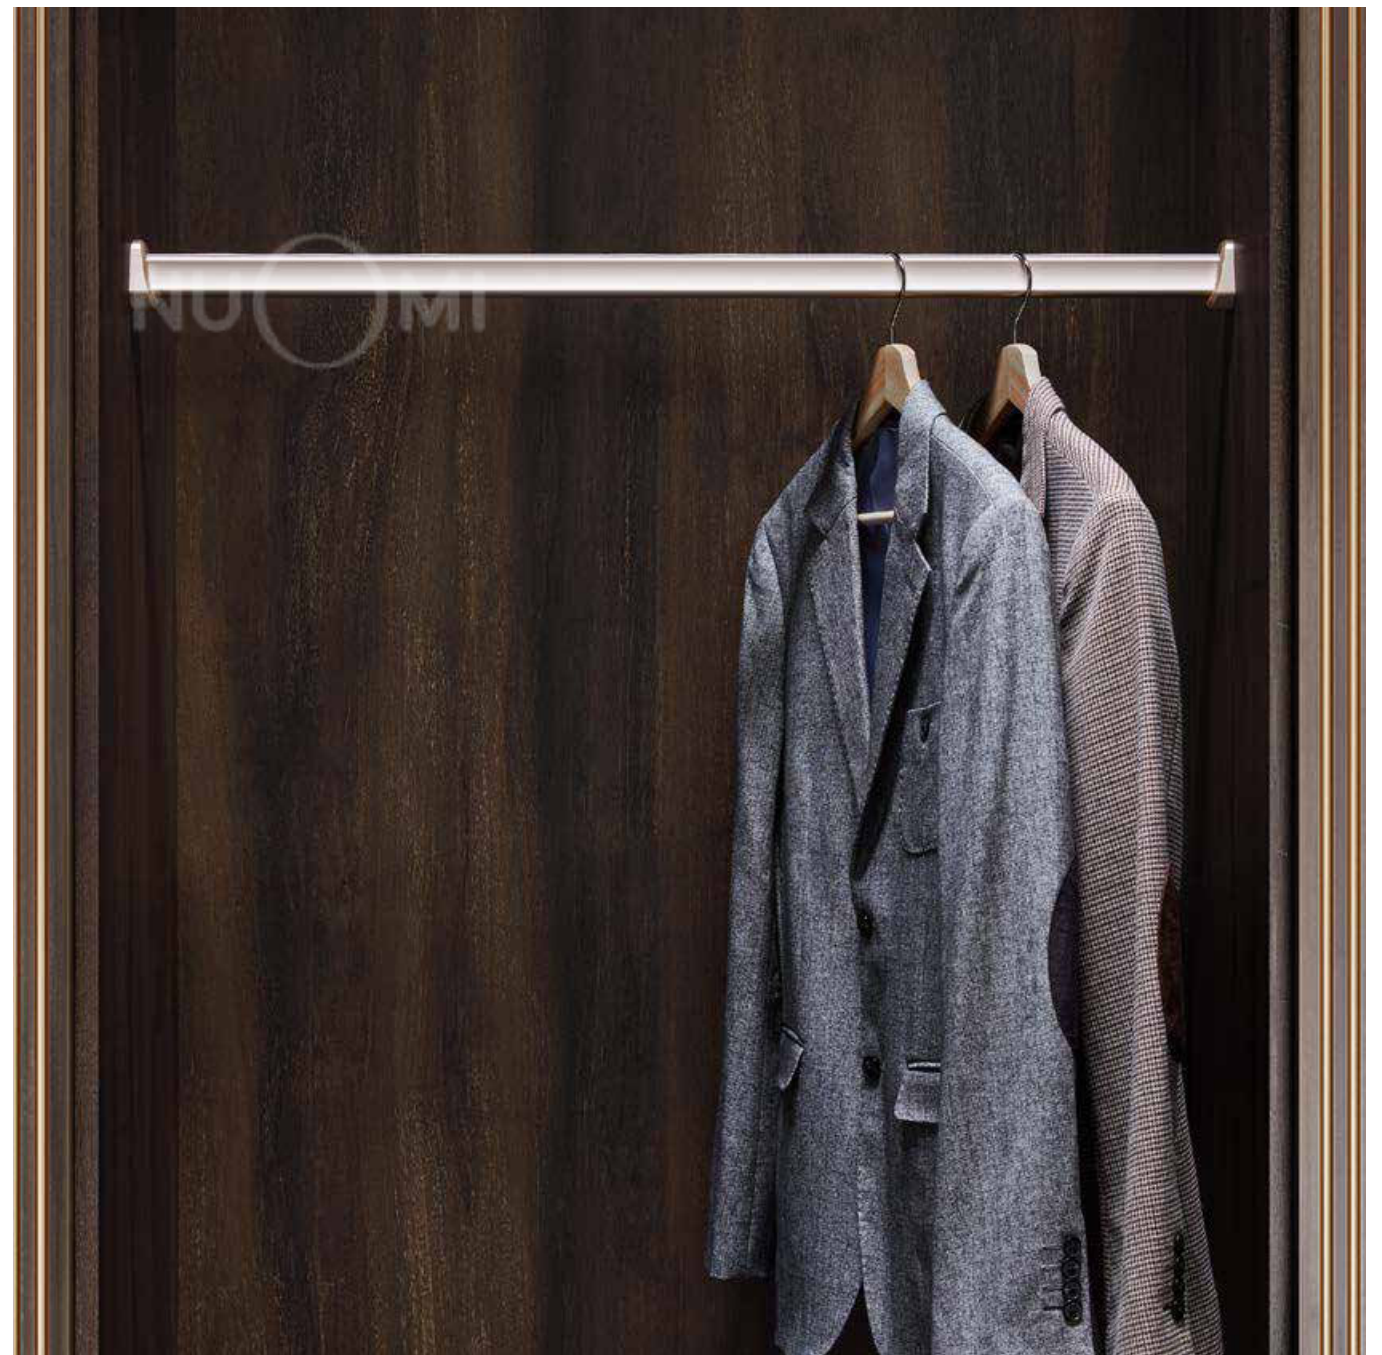

CLOTHES RAIL FOR CORNER WARDROBE

CLOTHES RAIL/HOLDER FOR CLOTHES RAIL

CLOTHES RAIL/HOLDER FOR CLOTHES RAIL

CLOTHES RAIL/HOLDER FOR CLOTHES RAIL

CLOTHES RAIL WITH LIGHT

Automatic induction switch for human body, automatically turn on the light when accessing clothes, and turn off automatically after 30 seconds away from human body, practical and intimate.