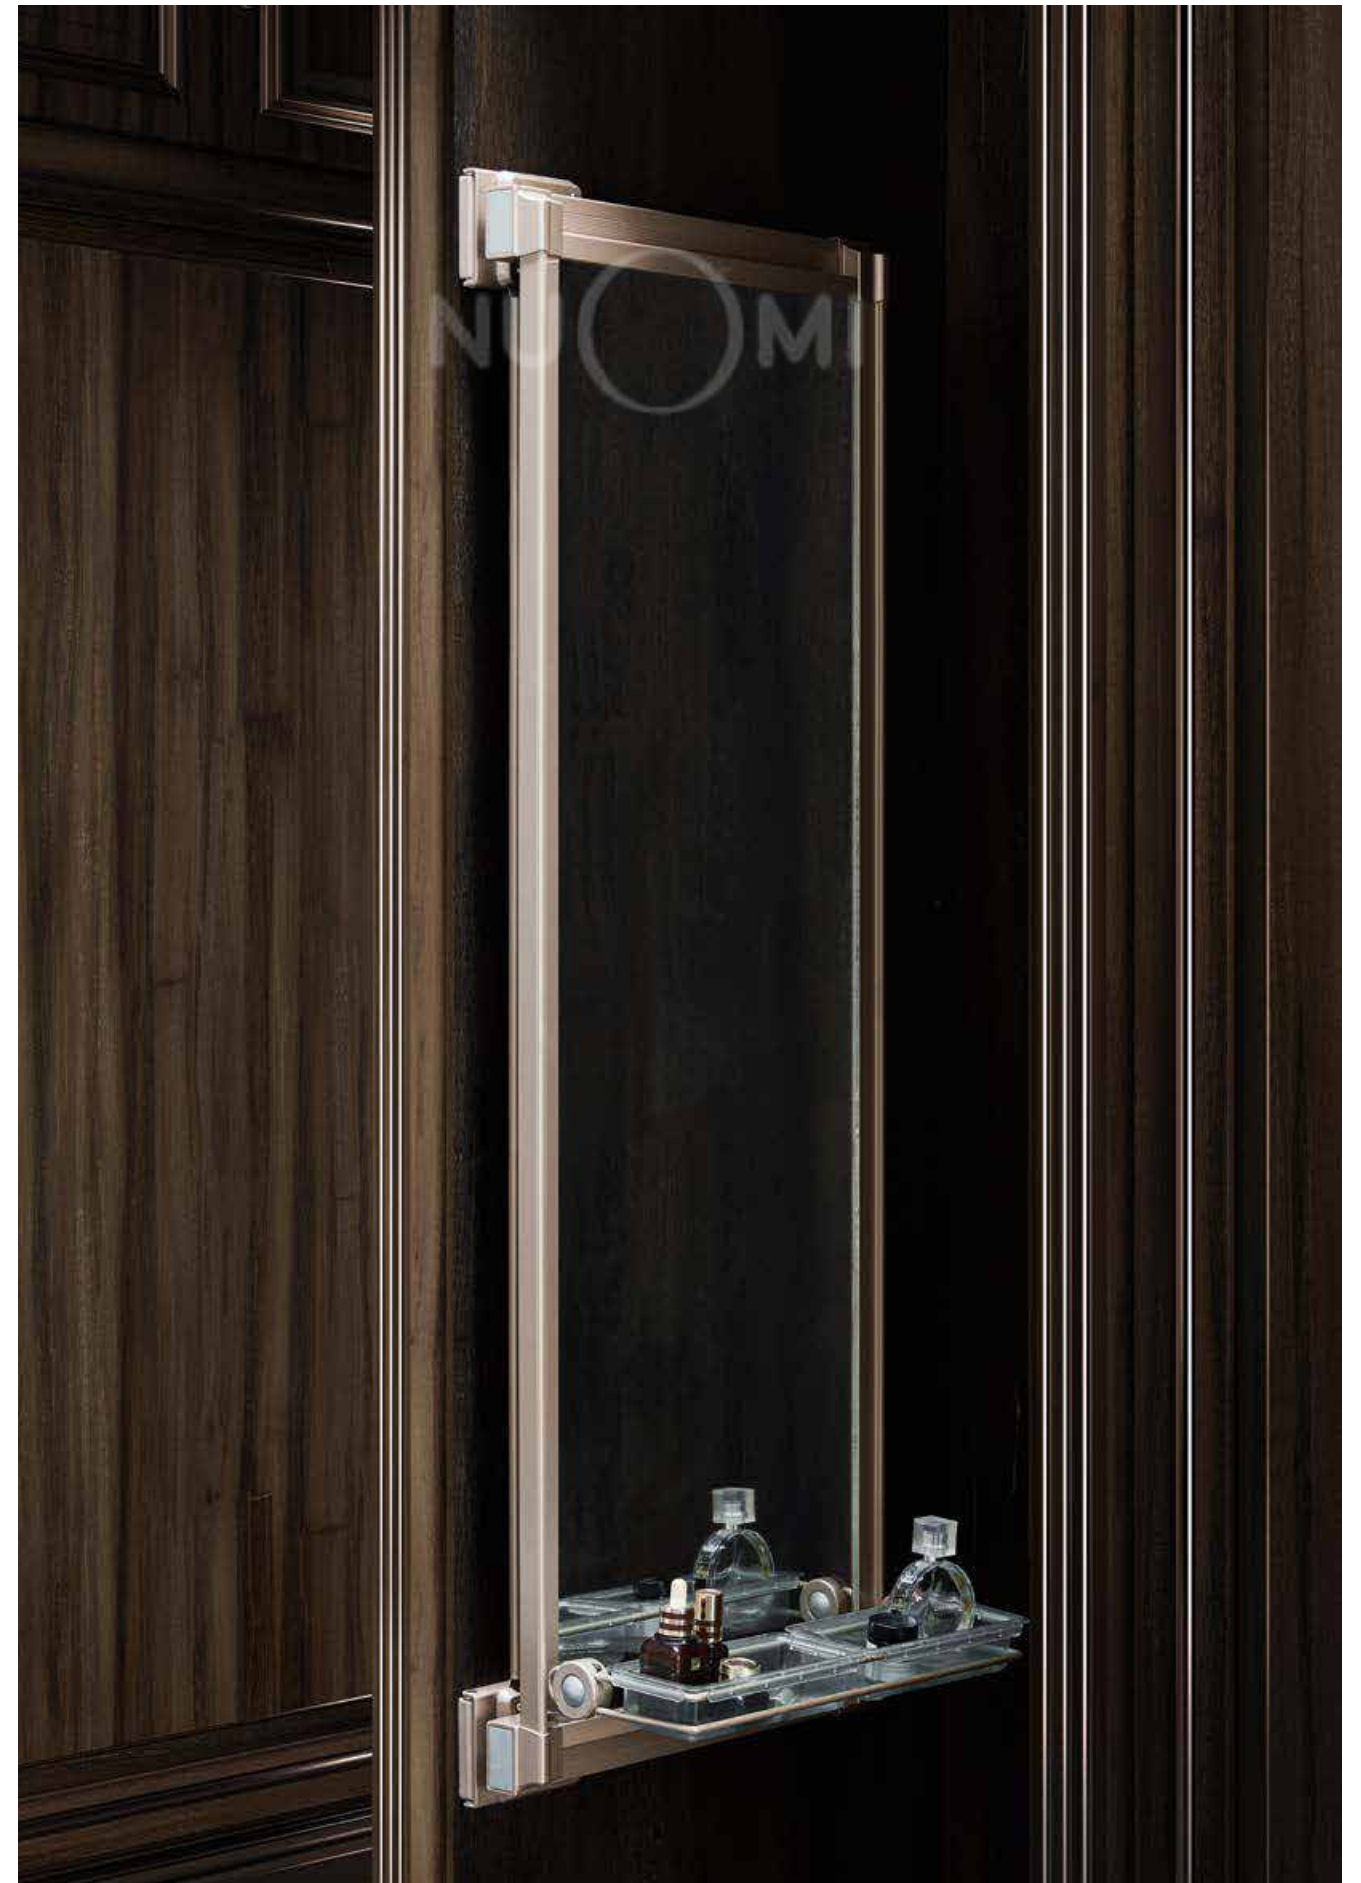

LUXURY MULTIFUNCTIONAL SLIDING MIRROR

Even in a finite space, NUOMI can still provide functional and aesthetic solutions. Thoughtful mirror ornament holder, let you always be delicate woman.